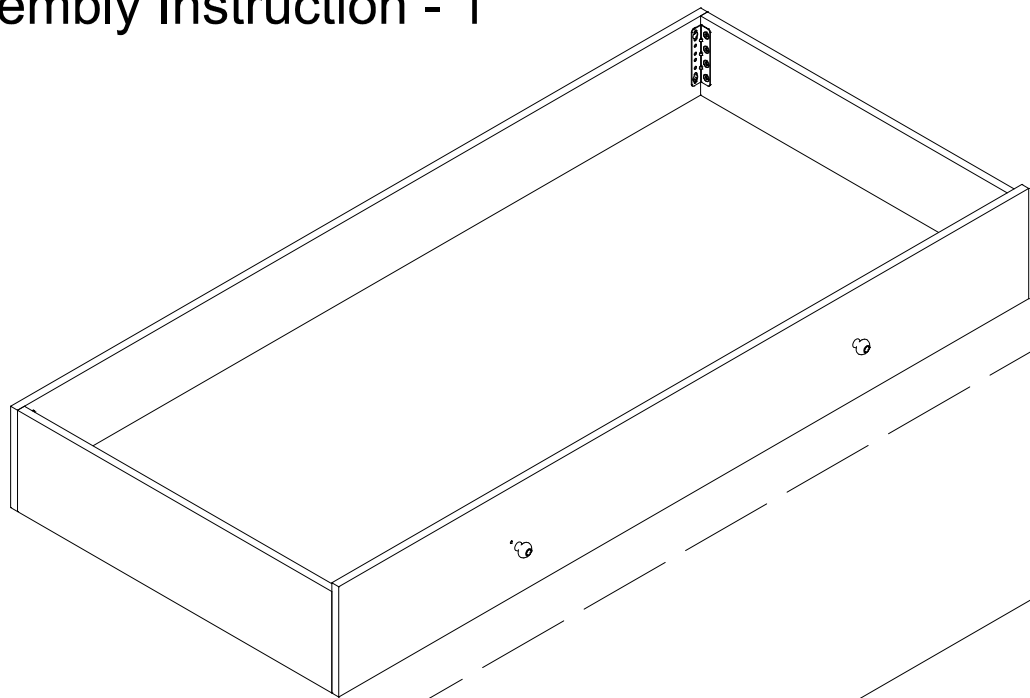

BIANCA PULL OUT BED (80x170)

Assembly Instruction - 1

NO	W	x	L	x	H
01	1800	x	249	x	18
02	820	x	229	x	18
03	1764	x	820	x	18
04	1800	x	229	x	18
Accessory		Quantity			
A		52			
B		20			
C		6			
D		10			
E		2			
F		2			

BIANCA PULL OUT BED (80x170)

Assembly Instruction - 2