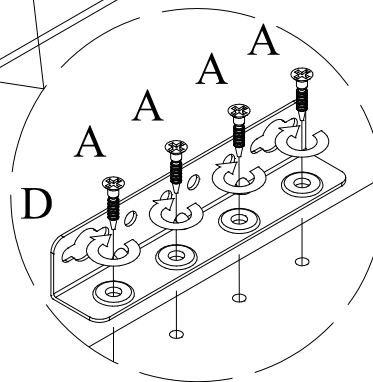

BIANCA PULL OUT BED (80x170)

Assembly Instruction - 1

NO	W	x	L	x	H
01	1800	x	249	x	18
02	820	x	229	x	18
03	1764	x	820	x	18
04	1800	x	229	x	18
Accessory		Quantity			
A		52			
B		20			
C		6			
D		10			
E		2			
F		2			

BIANCA PULL OUT BED (80x170)

Assembly Instruction - 2