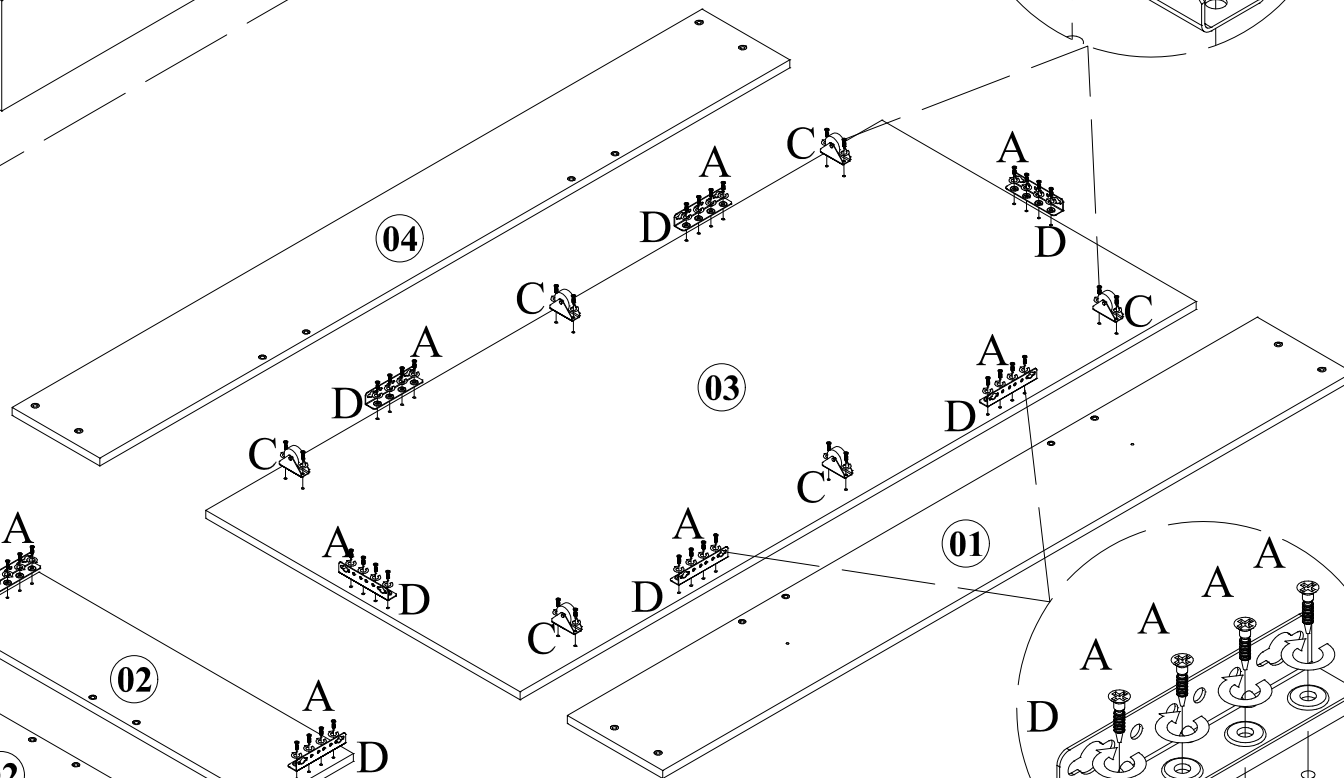

BIANCA PULL OUT BED (80x170)

Assembly Instruction - 1

NO	W	x	L	x	H
01	1800	x	249	x	18
02	820	x	229	x	18
03	1764	x	820	x	18
04	1800	x	229	x	18
Accessory		Quantity			
A		52			
B		20			
C		6			
D		10			
E		2			
F		2			

BIANCA PULL OUT BED (80x170)

Assembly Instruction - 2