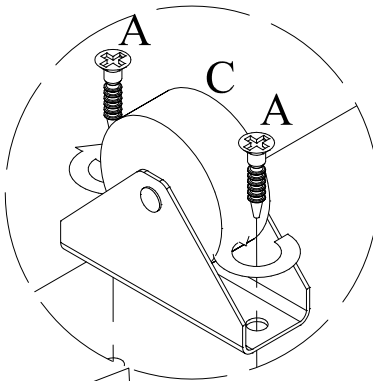

BIANCA PULL OUT BED (80x170)

Assembly Instruction - 1

NO	W	x	L	x	H
01	1800	x	249	x	18
02	820	x	229	x	18
03	1764	x	820	x	18
04	1800	x	229	x	18
Accessory		Quantity			
A		52			
B		20			
C		6			
D		10			
E		2			
F		2			

BIANCA PULL OUT BED (80x170)

Assembly Instruction - 2